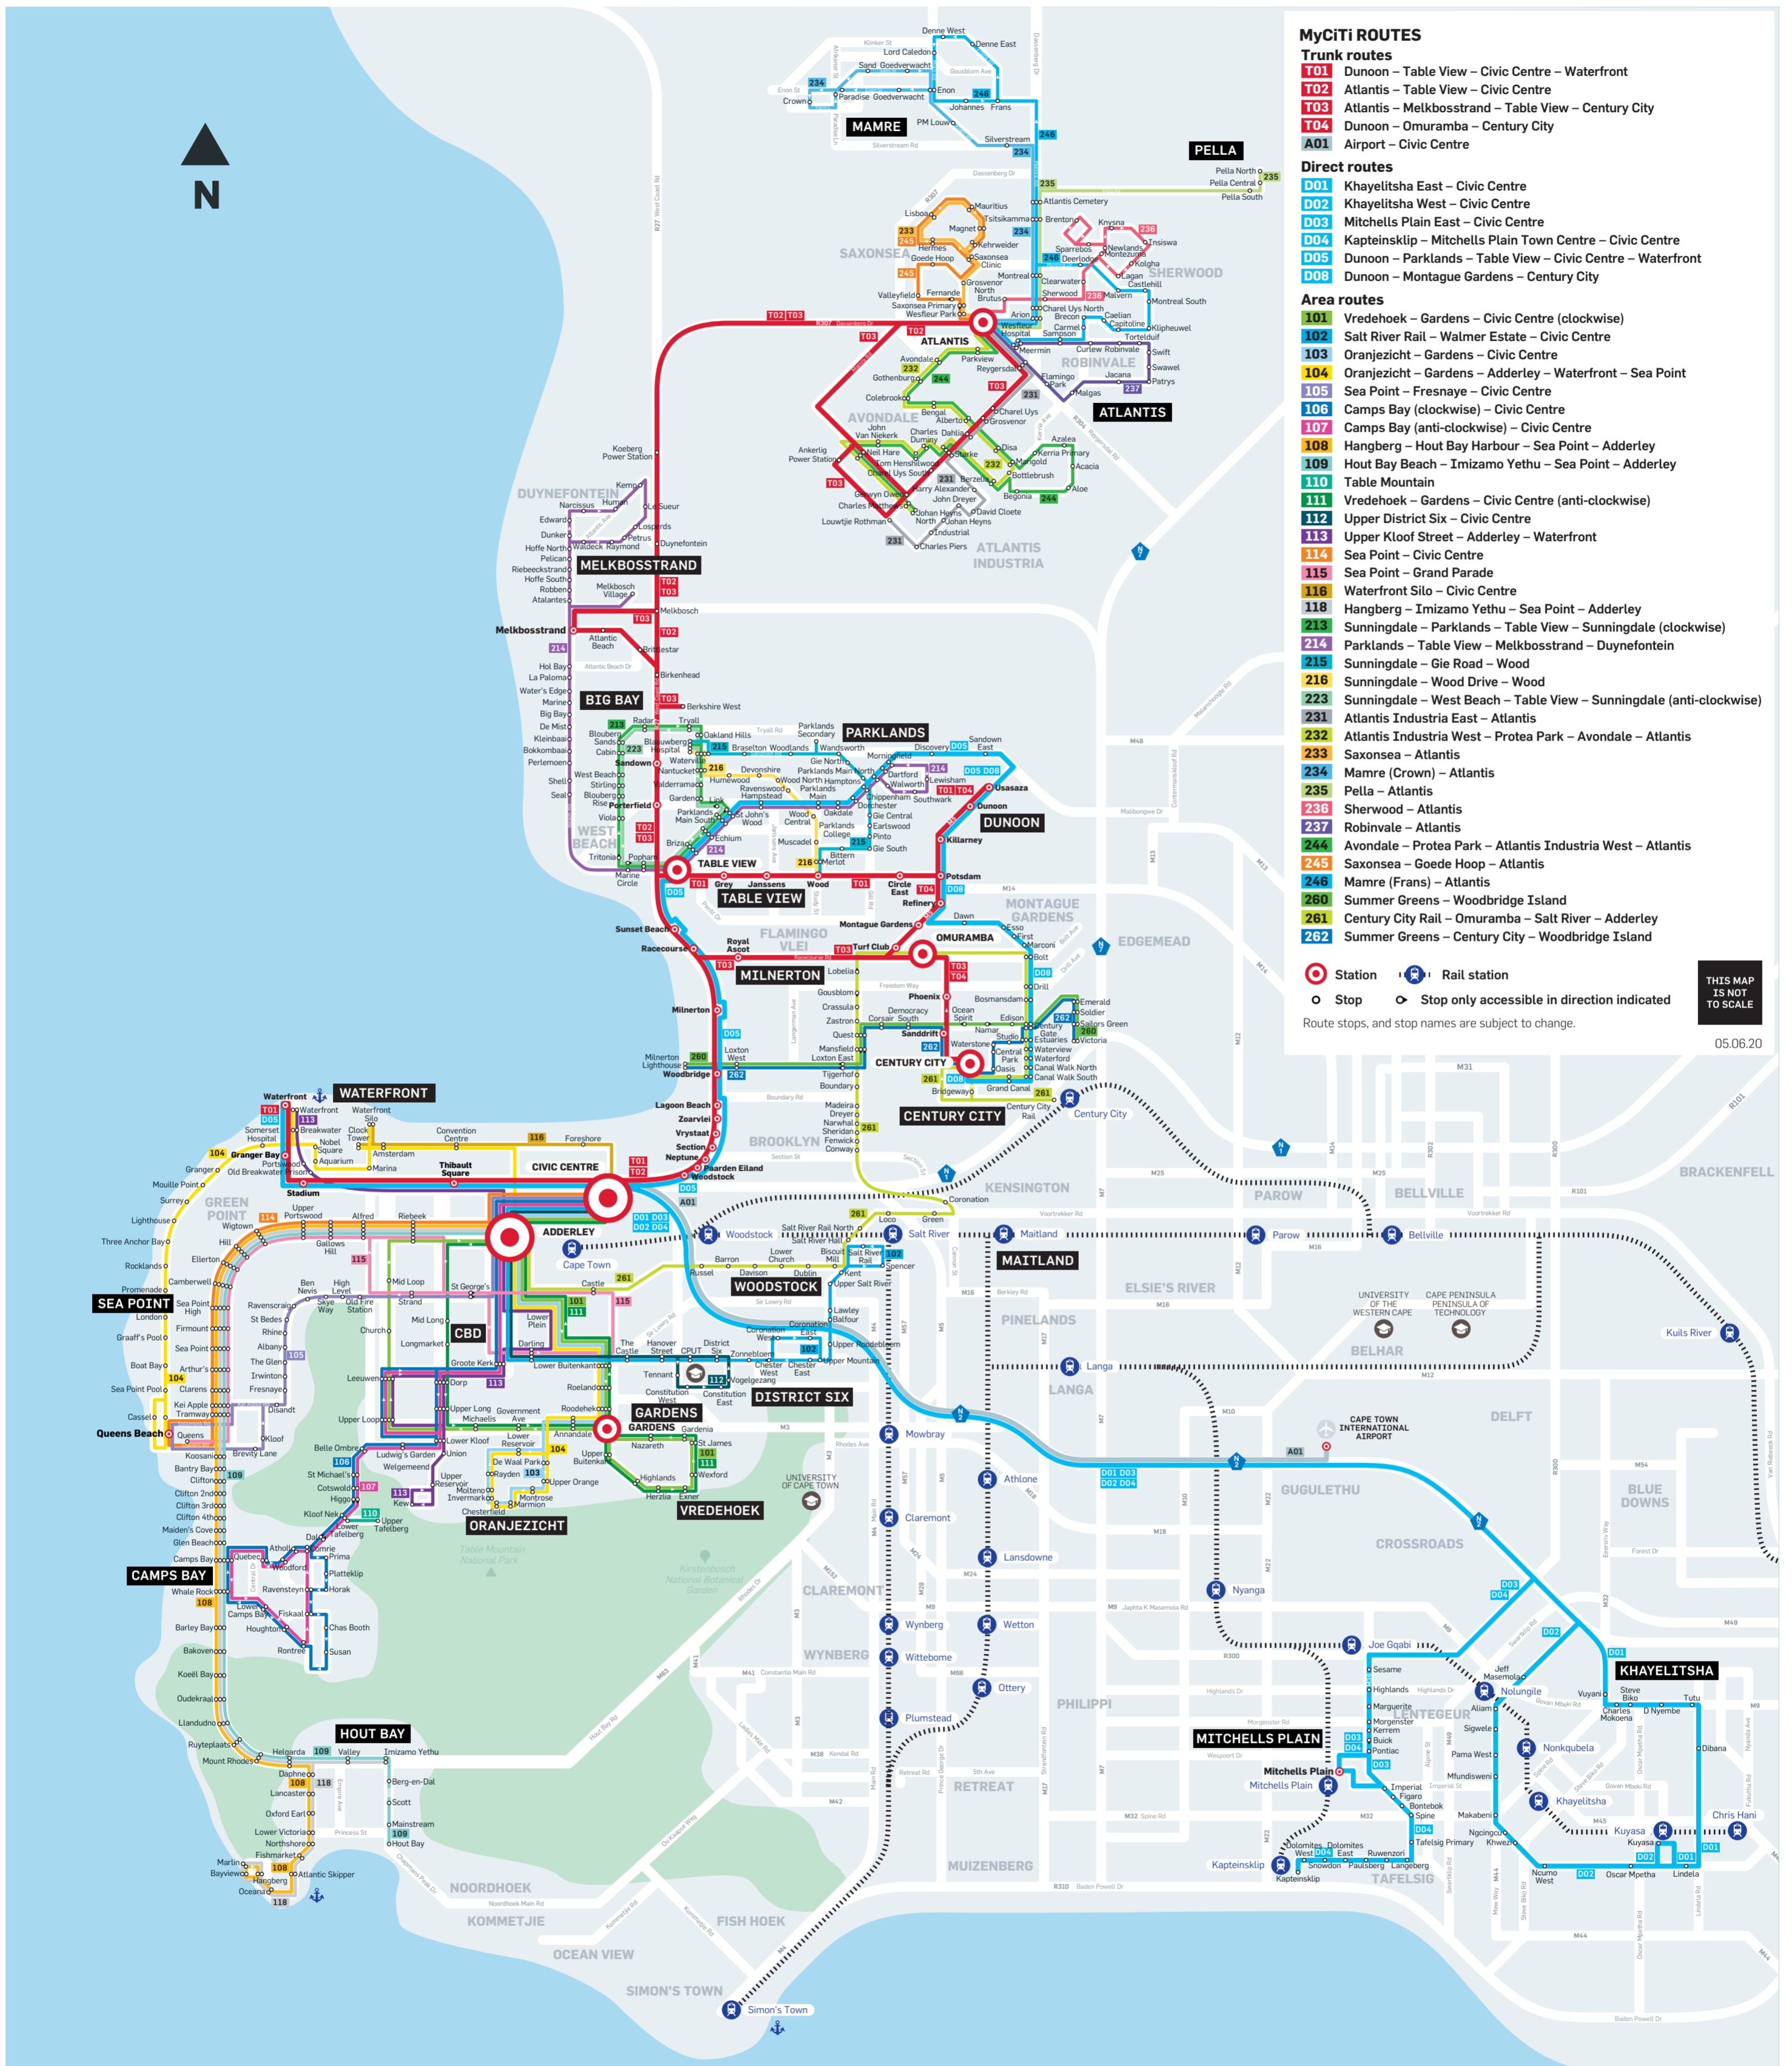

MYCITI SYSTEM MAP - 27 JUNE 2020

Call the Transport Information Centre
(toll-free 24/7) 0800 65 64 63 www.myciti.org.za

MyCiti Bus
 @MyCitiBus
 Download the official MyCiti App

Siyajikeleza. Laat Wiel.
 Going Places.