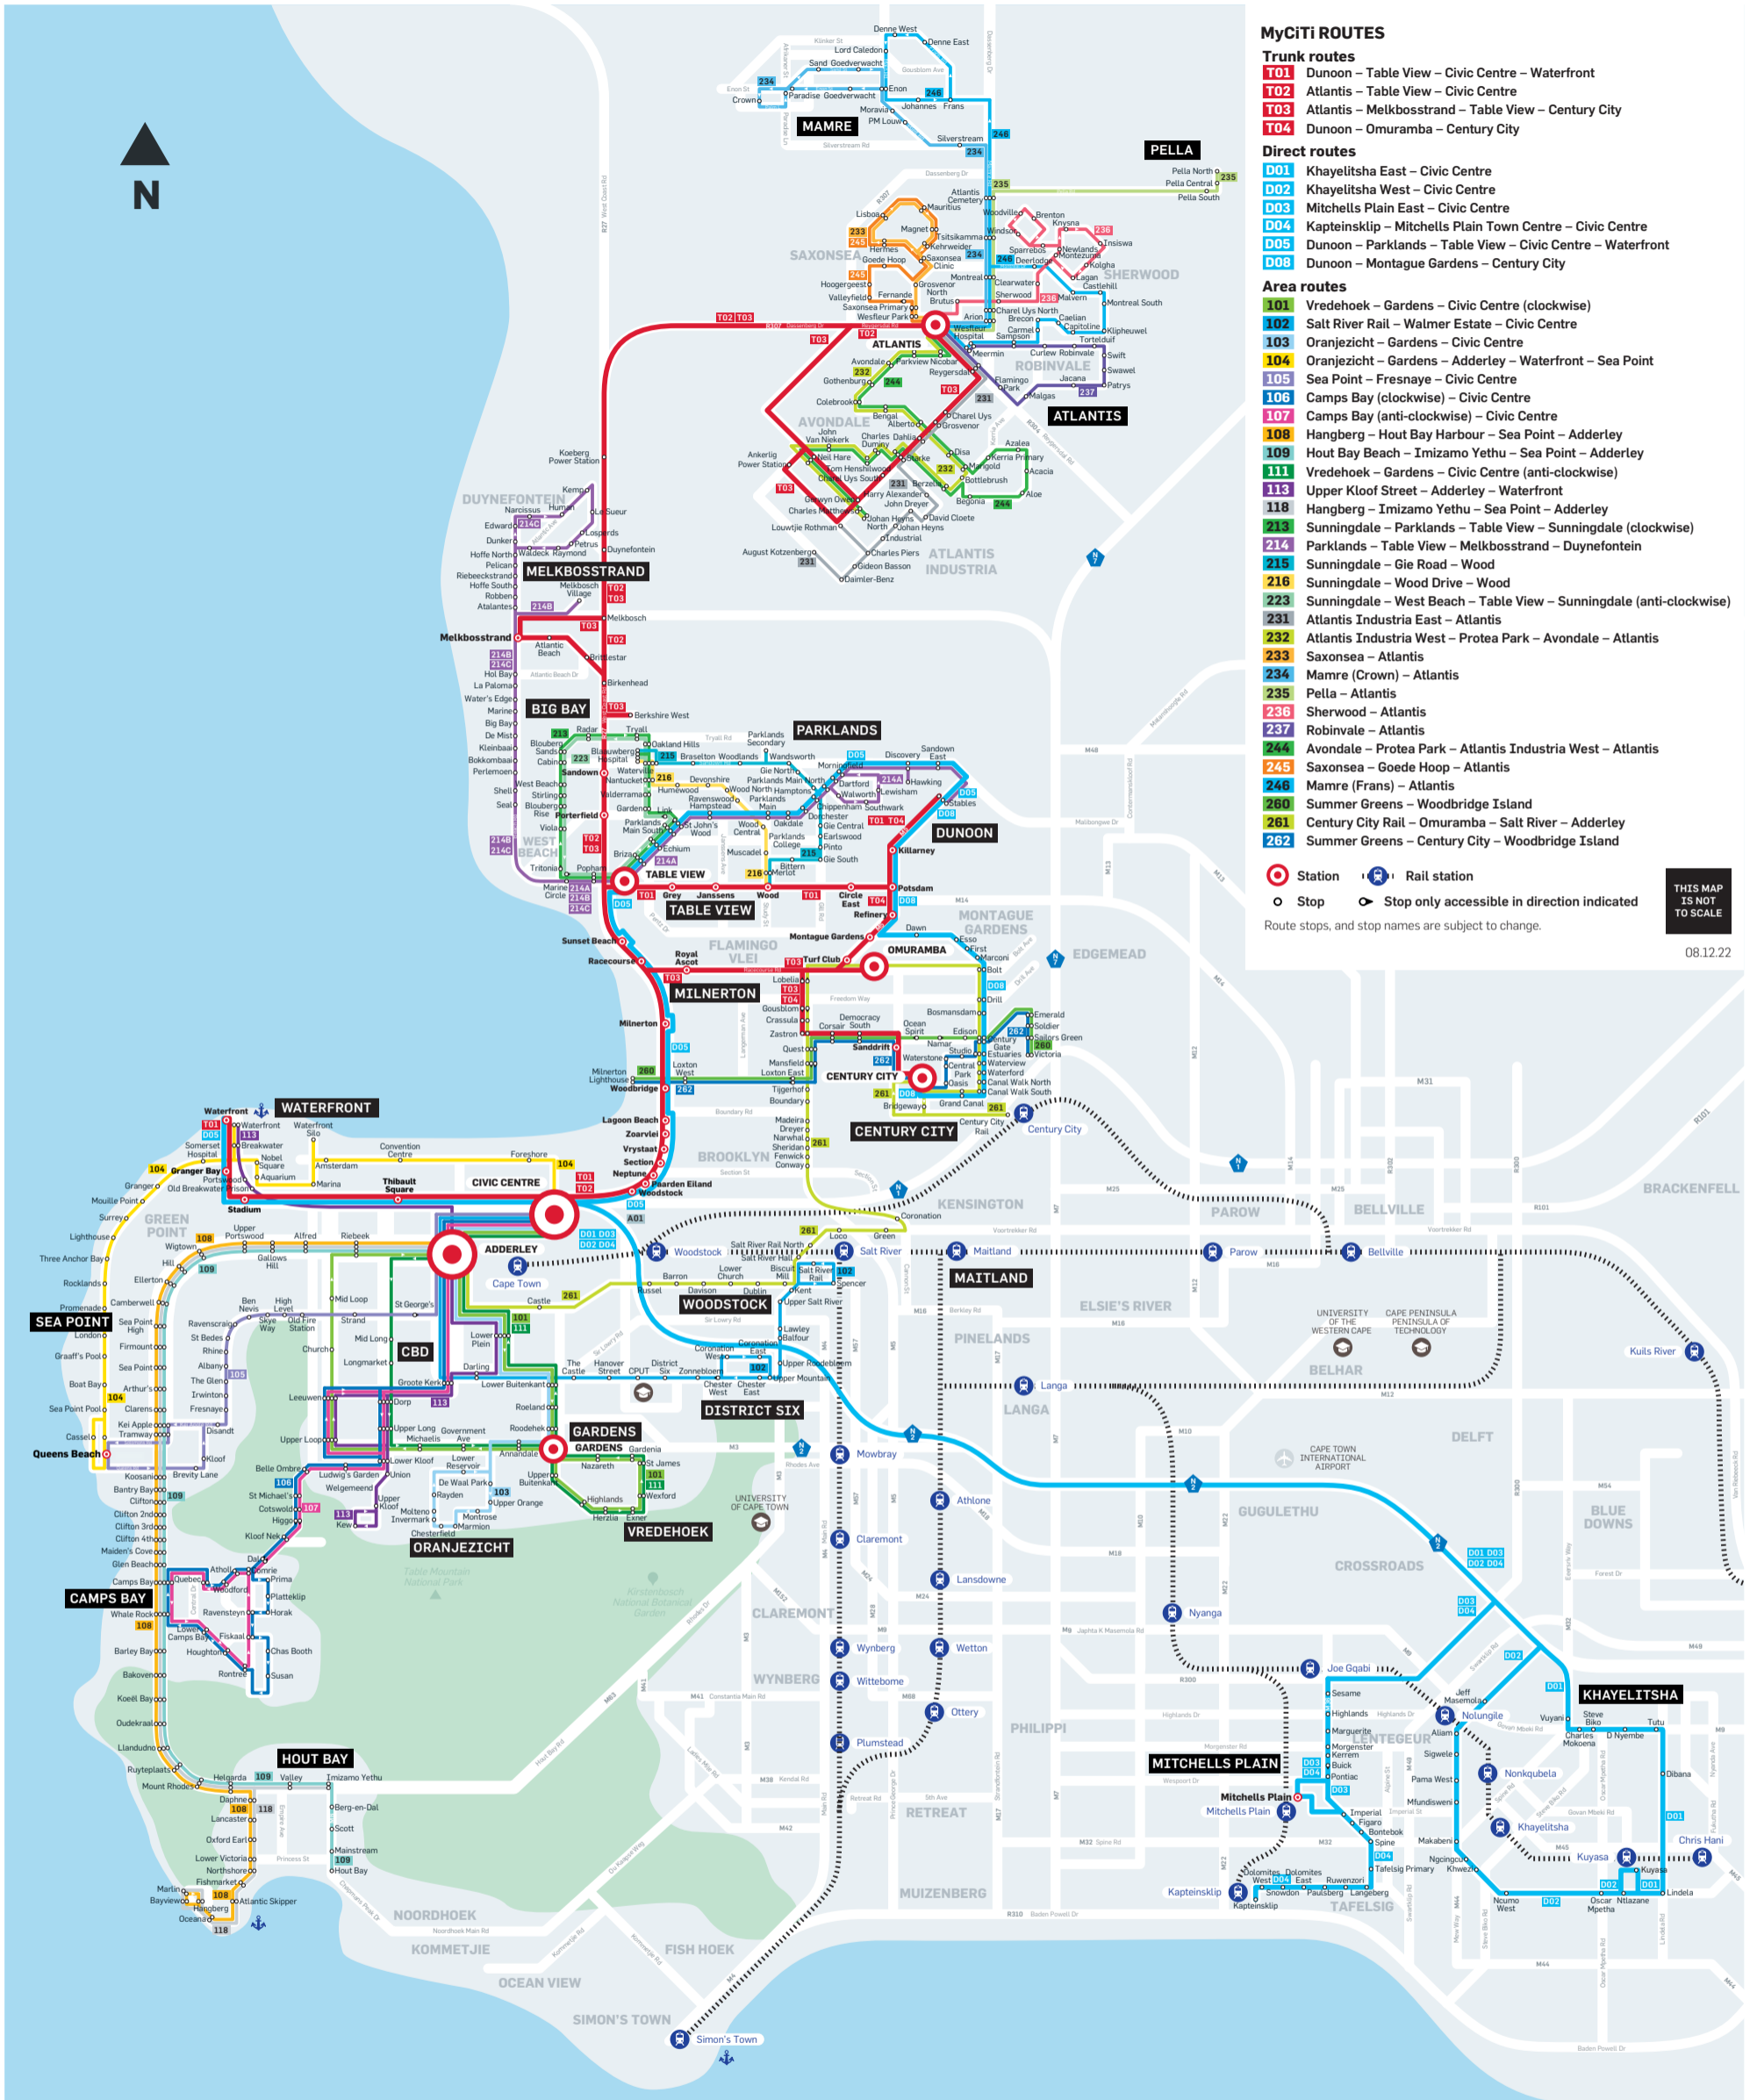

MYCITI SYSTEM MAP

MyCITI ROUTES

Trunk routes

- T01** Dunoon – Table View – Civic Centre – Waterfront
- T02** Atlantis – Table View – Civic Centre
- T03** Atlantis – Melkbosstrand – Table View – Century City
- T04** Dunoon – Omuramba – Century City

Direct routes

- D01** Khayelitsha East – Civic Centre
- D02** Khayelitsha West – Civic Centre
- D03** Mitchells Plain East – Civic Centre
- D04** Kapteinsklop – Mitchells Plain Town Centre – Civic Centre
- D05** Dunoon – Parklands – Table View – Civic Centre – Waterfront
- D08** Dunoon – Montague Gardens – Century City