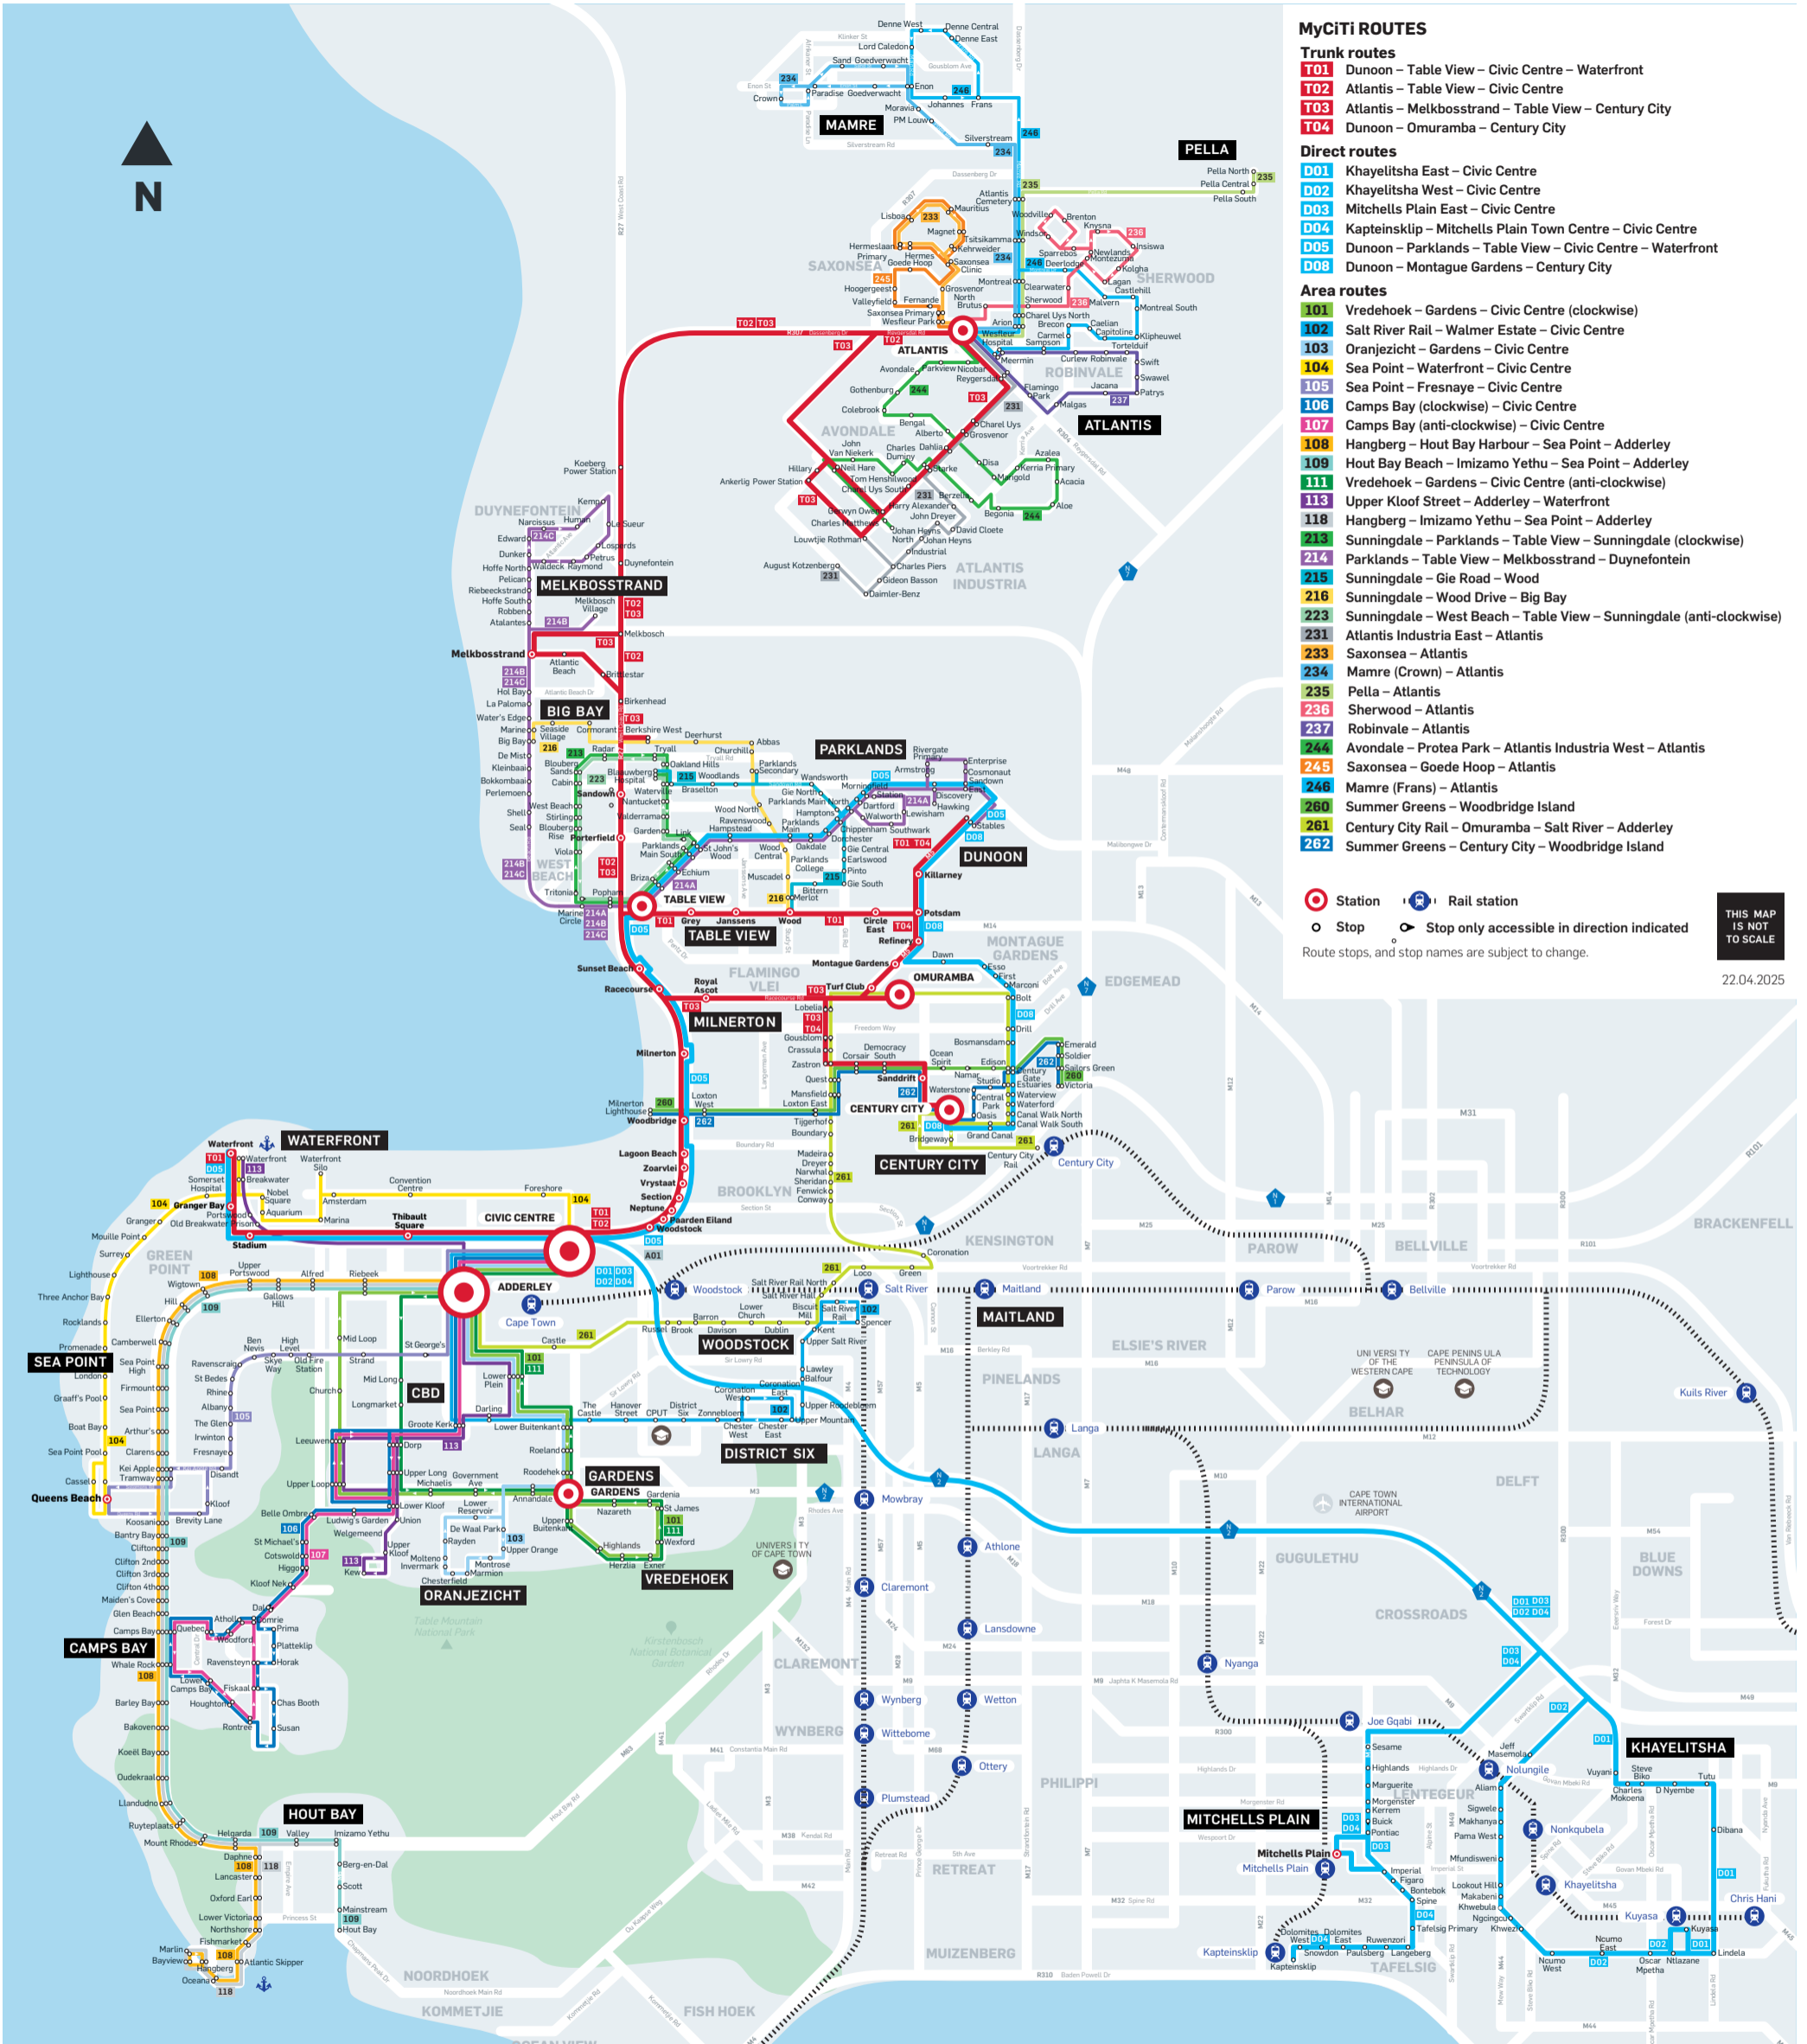

MYCITI ROUTES MAP

26 APRIL 2025

MyCITI ROUTES

Trunk routes

- T01** Dunoon – Table View – Civic Centre – Waterfront
- T02** Atlantis – Table View – Civic Centre
- T03** Atlantis – Melkbosstrand – Table View – Century City
- T04** Dunoon – Omuramba – Century City

Direct routes

- D01** Khayelitsha East – Civic Centre
- D02** Khayelitsha West – Civic Centre
- D03** Mitchells Plain East – Civic Centre
- D04** Kapteynsklip – Mitchells Plain Town Centre – Civic Centre
- D05** Dunoon – Parklands – Table View – Civic Centre – Waterfront
- D08** Dunoon – Montague Gardens – Century City

Area routes

- A01** Vredehoek – Gardens – Civic Centre (clockwise)
- A02** Salt River Rail – Walmer Estate – Civic Centre
- A03** Oranjezicht – Gardens – Civic Centre
- A04** Sea Point – Waterfront – Civic Centre
- A05** Sea Point – Fresnaye – Civic Centre
- A06** Camps Bay (clockwise) – Civic Centre
- A07** Camps Bay (anti-clockwise) – Civic Centre
- A08** Hangberg – Hout Bay Harbour – Sea Point – Adderley
- A09** Hout Bay Beach – Imizamo Yethu – Sea Point – Adderley
- A11** Vredehoek – Gardens – Civic Centre (anti-clockwise)
- A13** Upper Kloof Street – Adderley – Waterfront
- A18** Hangberg – Imizamo Yethu – Sea Point – Adderley
- A13** Sunningdale – Parklands – Table View – Sunningdale (clockwise)
- A14** Parklands – Table View – Melkbosstrand – Duynfontein
- A15** Sunningdale – Gie Road – Wood
- A16** Sunningdale – Big Bay
- A23** Sunningdale – West Beach – Table View – Sunningdale (anti-clockwise)
- A31** Atlantis Industria East – Atlantis
- A33** Saxonse – Atlantis
- A34** Mamre (Crown) – Atlantis
- A35** Pella – Atlantis
- A36** Sherwood – Atlantis
- A37** Robinvale – Atlantis
- A44** Avondale – Protea Park – Atlantis Industria West – Atlantis
- A45** Saxonse – Goede Hoop – Atlantis
- A46** Mamre (Frans) – Atlantis
- A60** Summer Greens – Woodbridge Island
- A61** Century City Rail – Omuramba – Salt River – Adderley
- A62** Summer Greens – Century City – Woodbridge Island