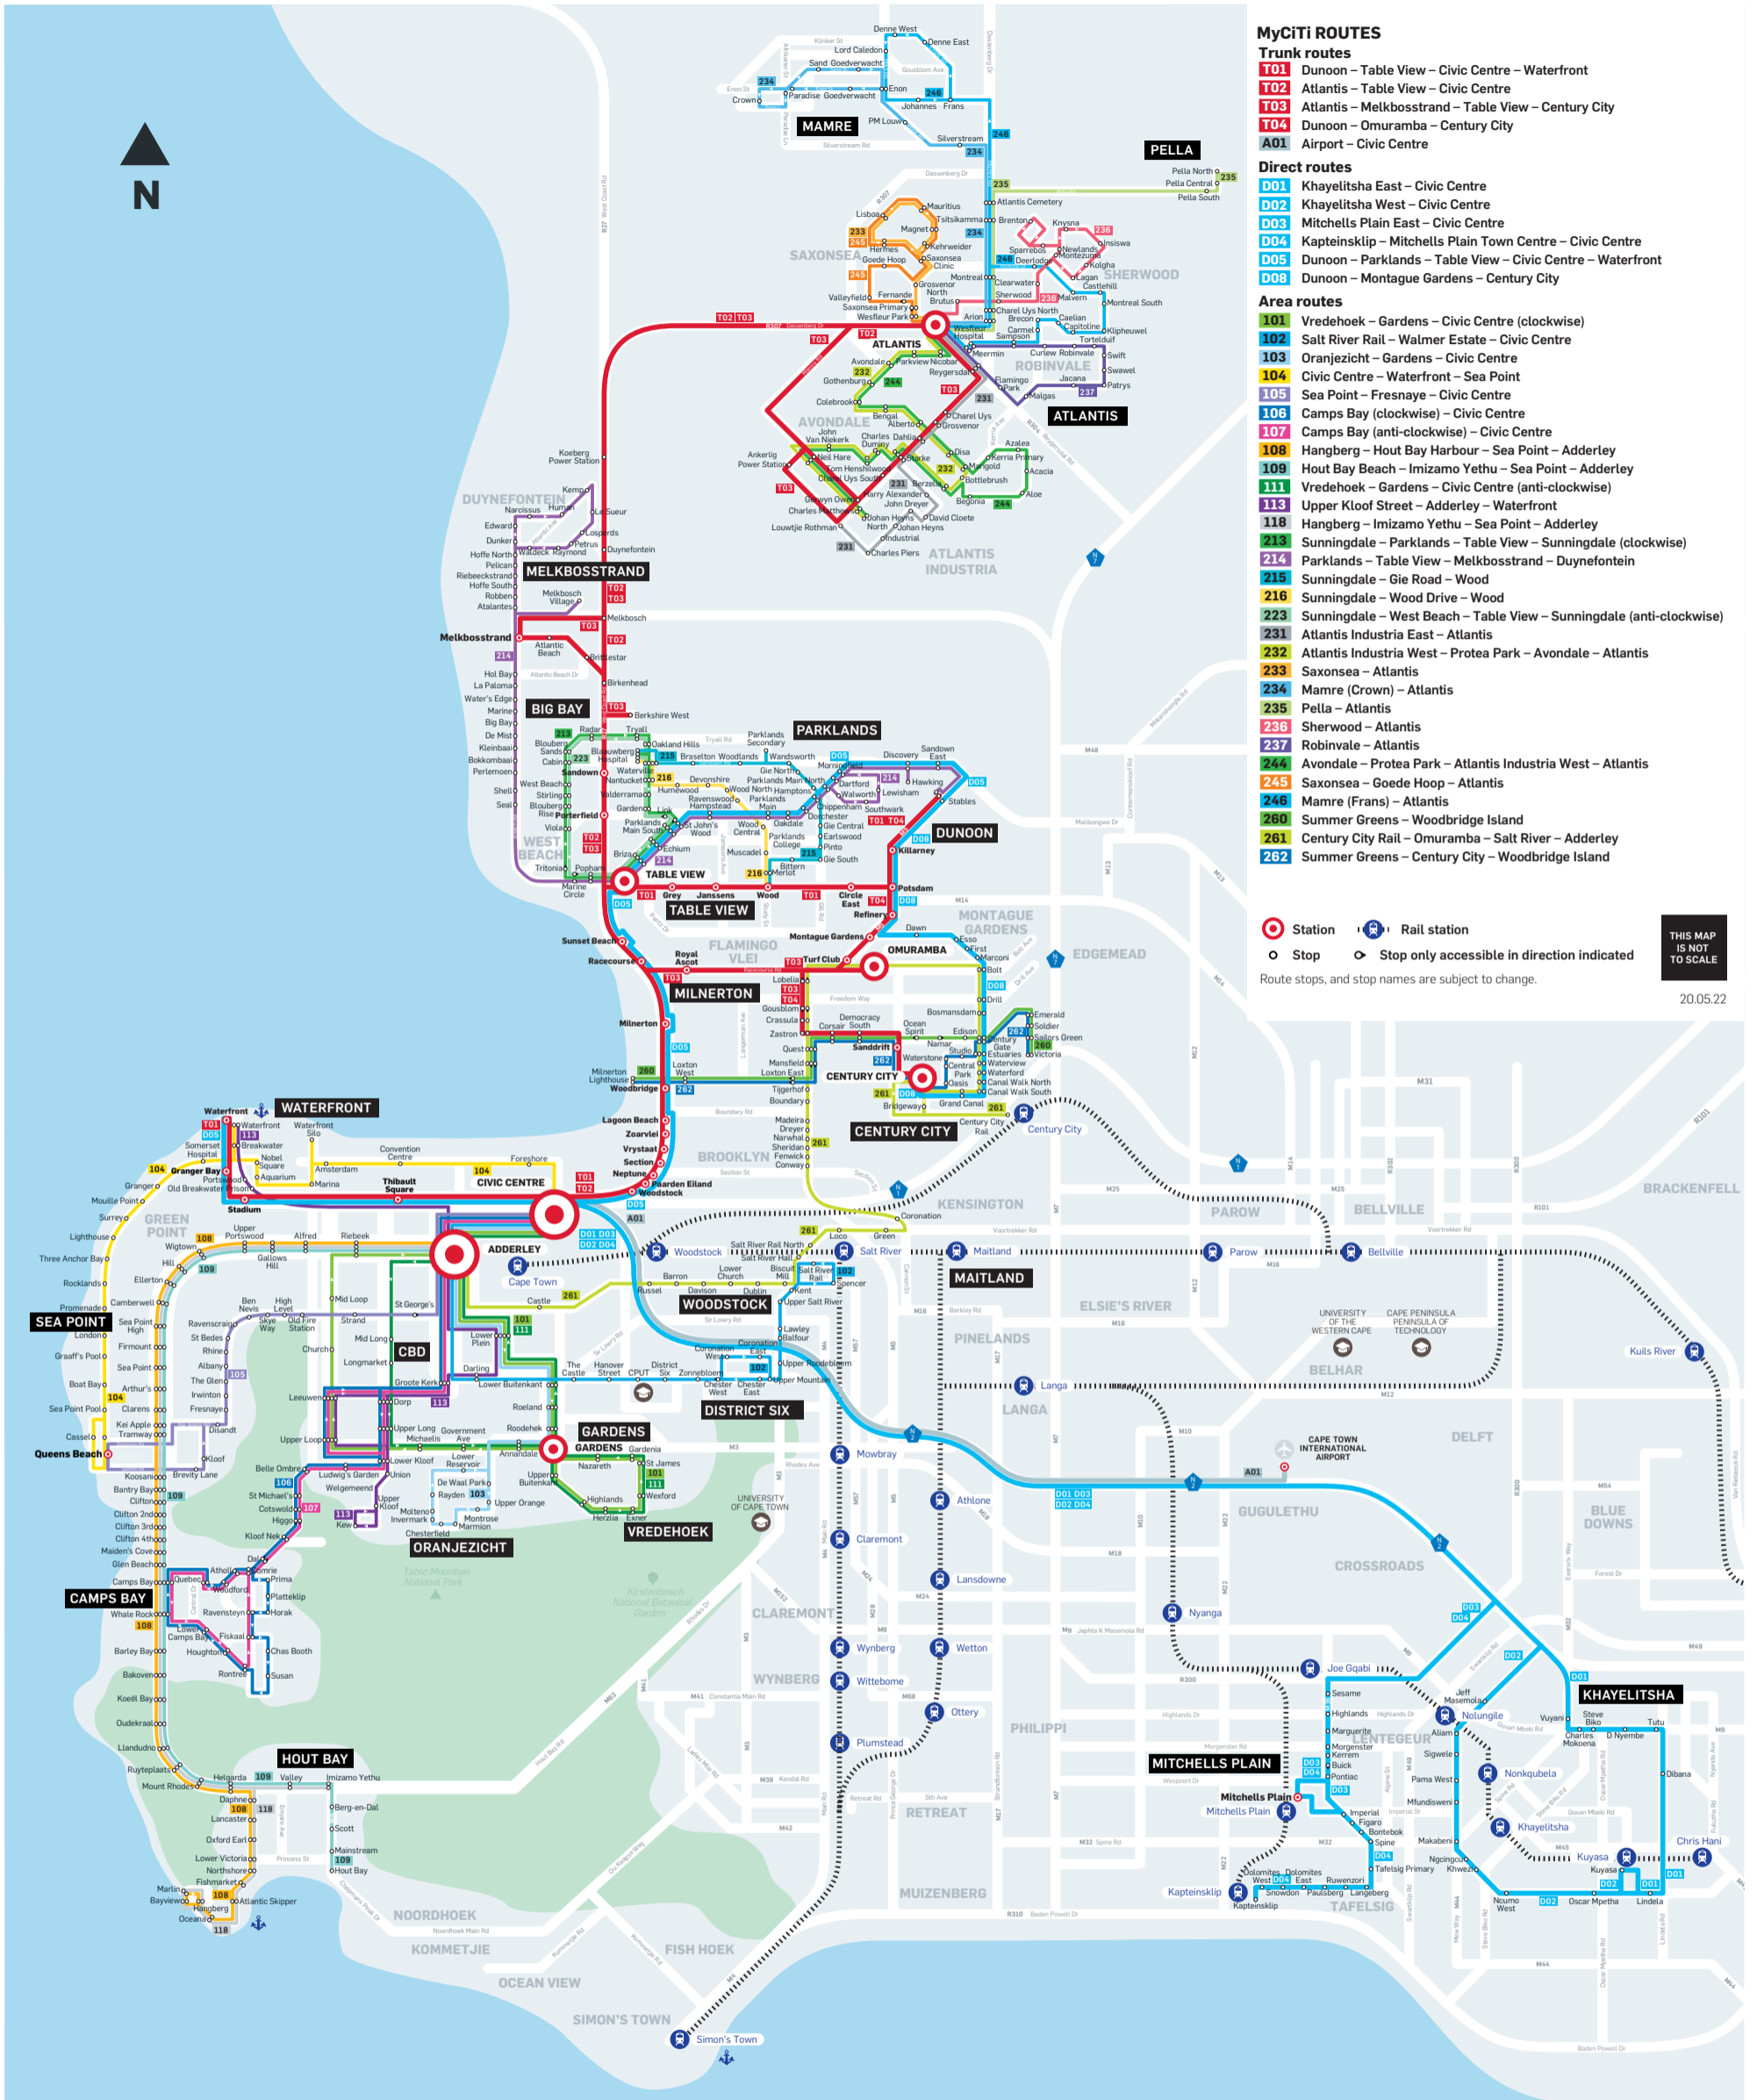

MYCITI SYSTEM MAP - 1 OCTOBER 2022

Call the Transport Information Centre
(free call 24/7) 0800 65 64 63 www.myciti.org.za